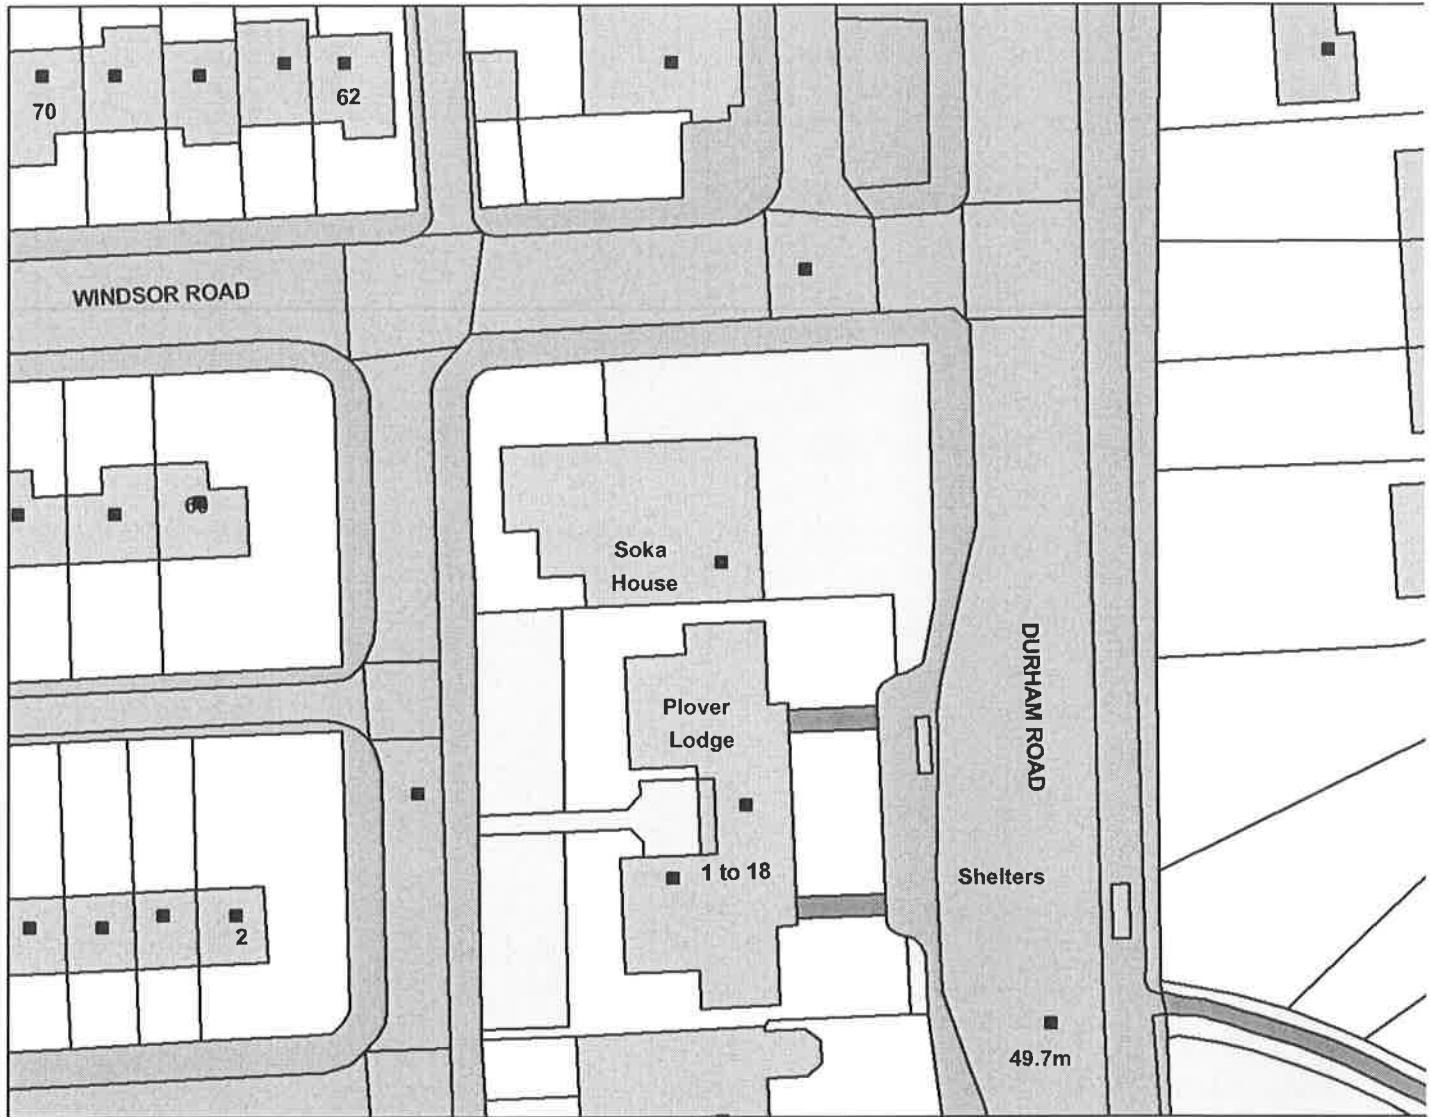

# Review- Soka Wine Centre

Not Set

Scale: 0 0.005 0.01 0.02 KM

Reproduced from the Ordnance Survey map with permission of the Controller of Her Majesty's Stationery Office © Crown Copyright 2012.

Unauthorised reproduction infringes Crown Copyright and may lead to prosecution or civil proceedings.